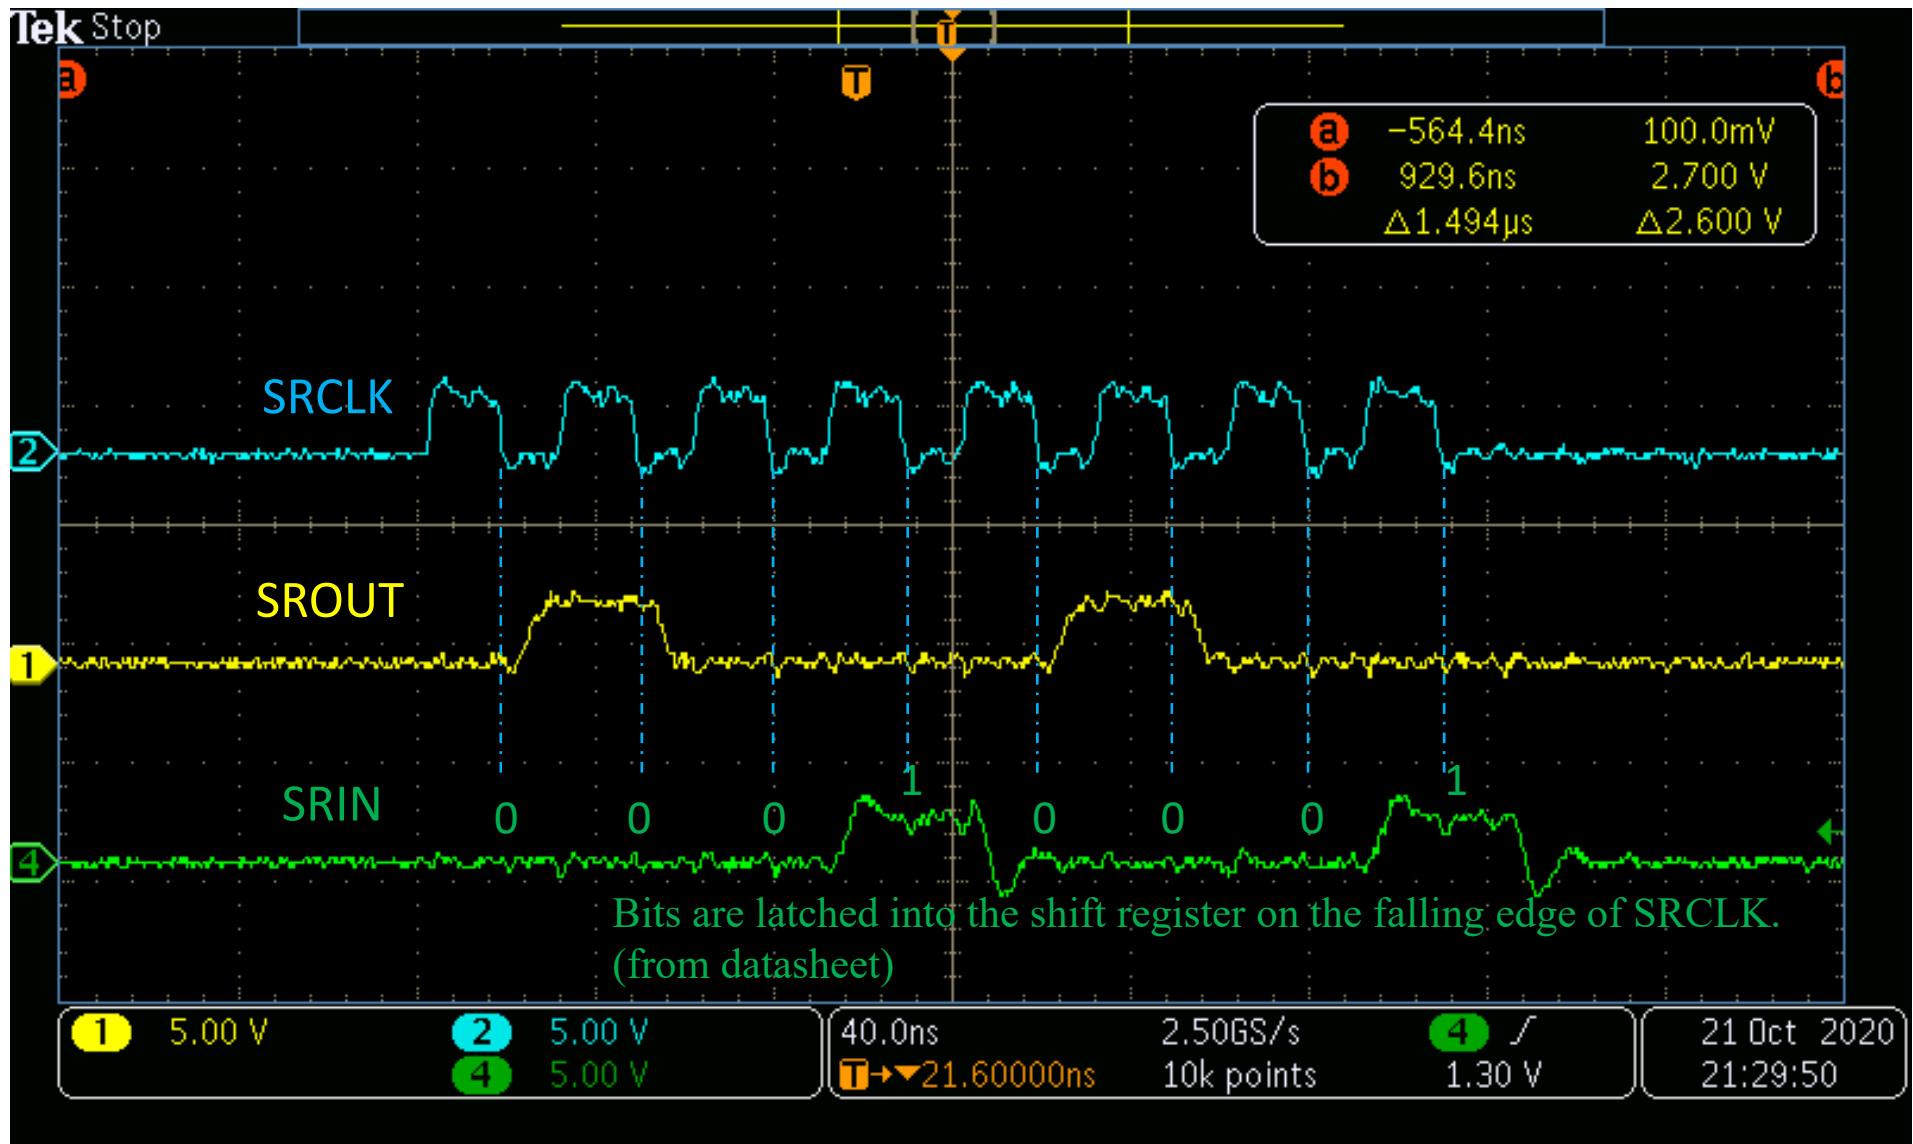

Channel Reset Mode: always reconnect domino ring to the first line

Without Channel Reset: reconnect domino ring to the same line as when DWRITE goes to Low